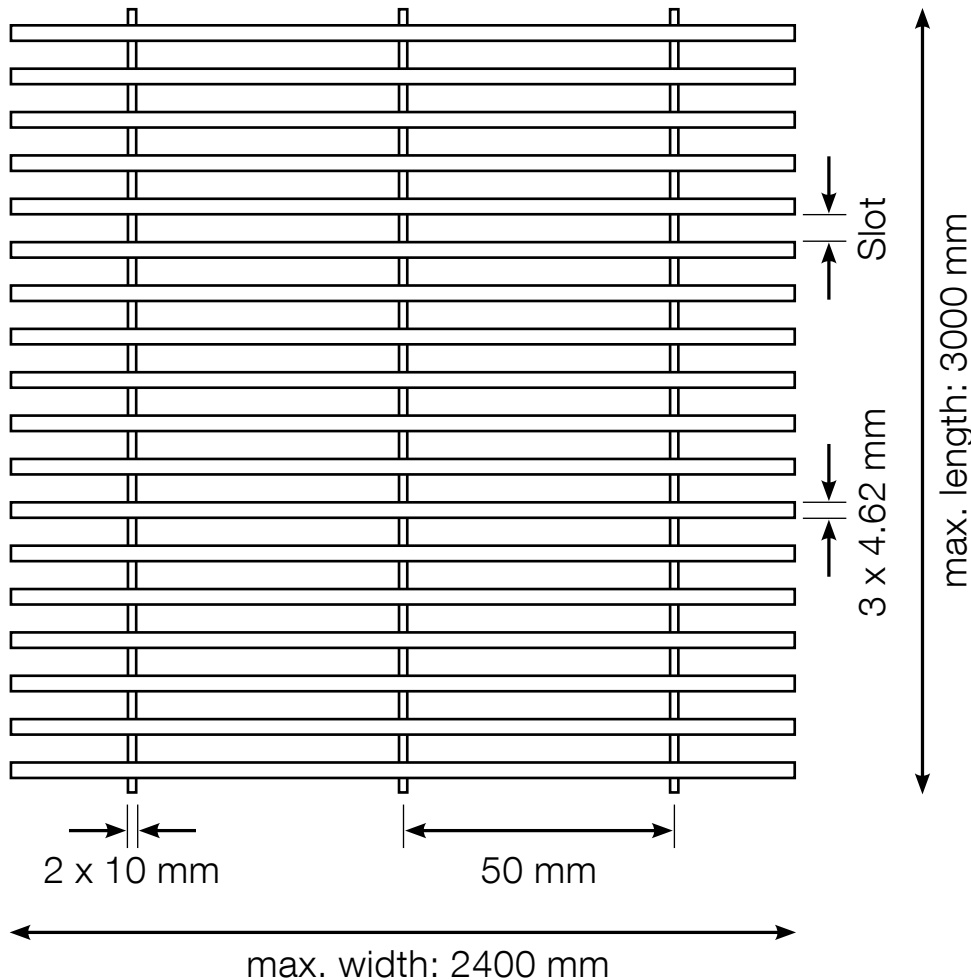

## EUROSLOT Series 300

Despite its fine, understated lines, the EUROSLot 300 Series is a genuine all-rounder among slotted screen facade claddings. It manages to combine tough material properties with a slender design and therefore offers a wide range of application options. For example, it is suitable for use as a large-scale facade cladding and as a cover for high-load walkways or ventilation shafts. Although the profile wires of the EUROSLot 300 Series are just 3 mm thick and the supports as little as 2 mm, they are extremely strong and durable thanks to their high-quality stainless steel finish.

### Technical data:

Wire	Width mm	Height mm	Rod	Width mm	Height mm
300	3	4.62	10x2	2	10

Grid	Material AISI	Slot (@) mm	Open area %	Weight kg/m <sup>2</sup>	Thickness mm
303	304/316L	3	50	16.5	14
305	304/316L	5	62.5	13.2	14
307	304/316L	7	70	11.2	14
30x-spe(*)	304/316L/Duplex	(x)	(x)	(x)	(x)